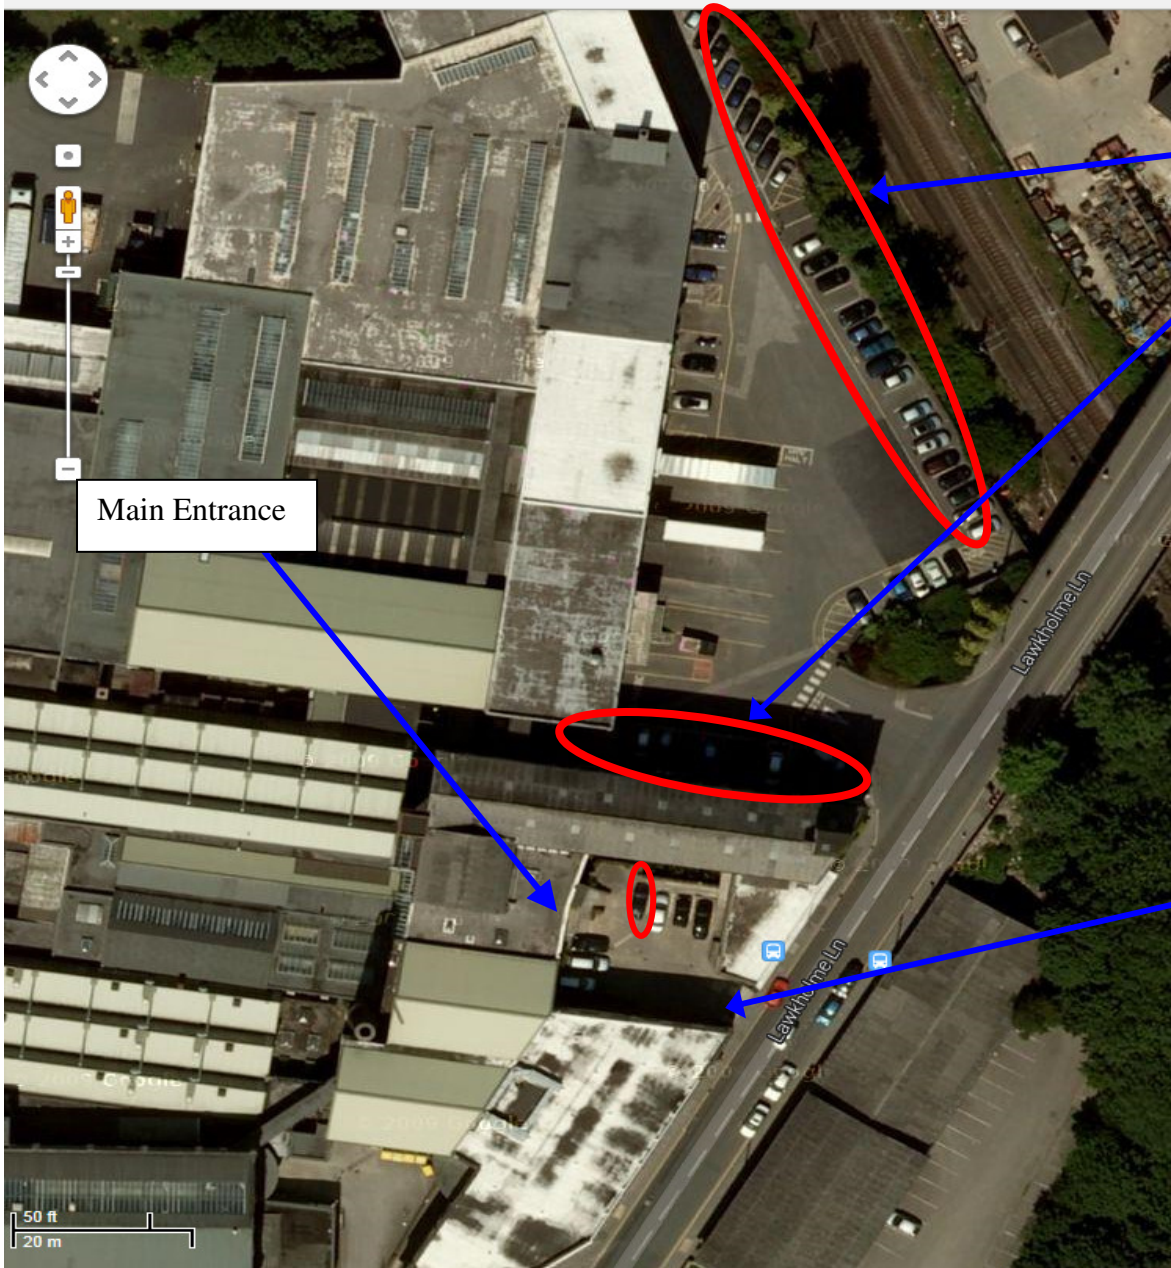

Sainsbury's

Auker Rhodes,  
Aire Valley  
Business Centre

McDonalds – Turn here  
onto Lawkholme Lane

Keighley Bypass

Keighley Office:

Office 12C, Aire Valley Business Centre, Lawkholme Lane, Keighley, West Yorkshire, BD21 3BB

Alternative visitor spaces.  
Please ignore the pay and display sign.

One visitors space by the main entrance marked for Auker Rhodes. If this is already in use please use the other visitors spaces as marked.