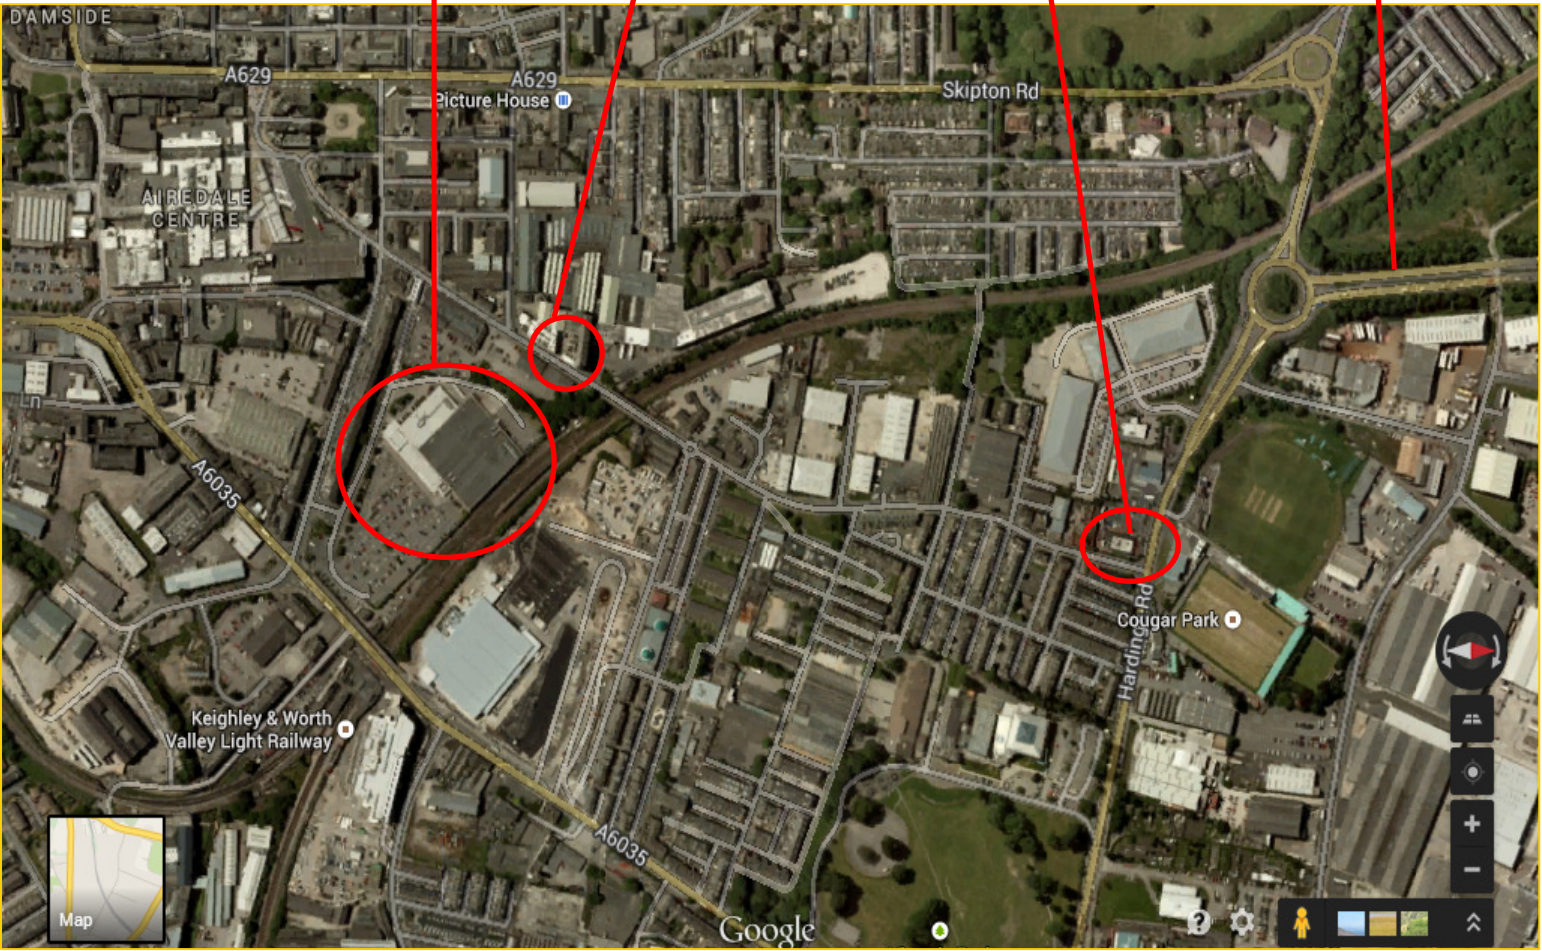

Sainsbury's

Auker Rhodes,  
Aire Valley  
Business Centre

McDonalds – Turn here  
onto Lawkholme Lane

Keighley Bypass

Keighley Office:

Office 12C, Aire Valley Business Centre, Lawkholme Lane, Keighley, West Yorkshire, BD21 3BB

Alternative visitor spaces.  
Please ignore the pay and display sign.

One visitors space by the main entrance marked for Auker Rhodes. If this is already in use please use the other visitors spaces as marked.